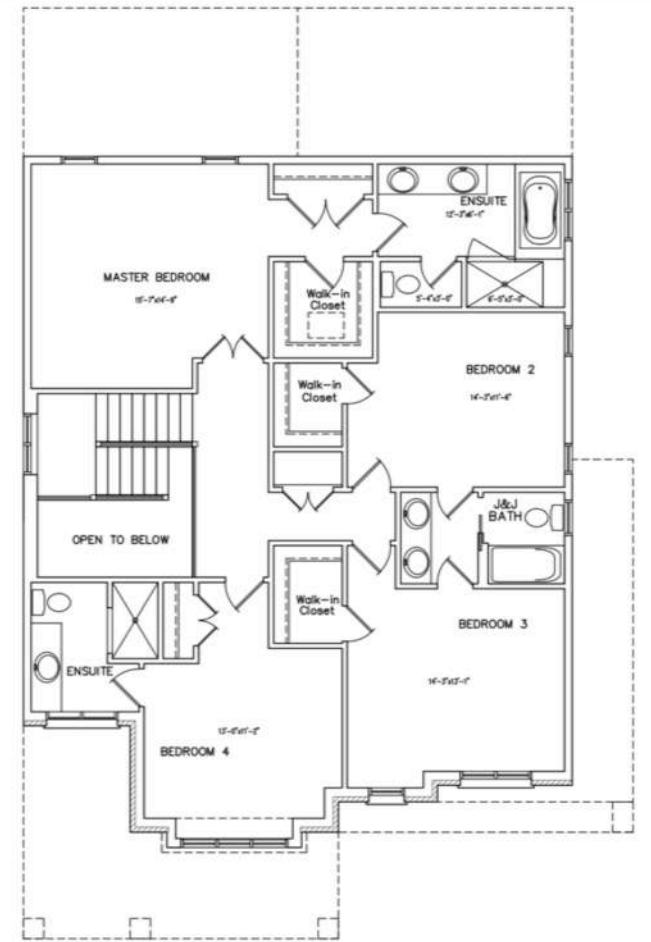

# THE WILLOW

2,826 FT<sup>2</sup>  
+ 57 FT<sup>2</sup> OPEN TO BELOW

MAIN FLOOR PLAN

SECOND FLOOR PLAN

**Willow Bridge**  
HOMES