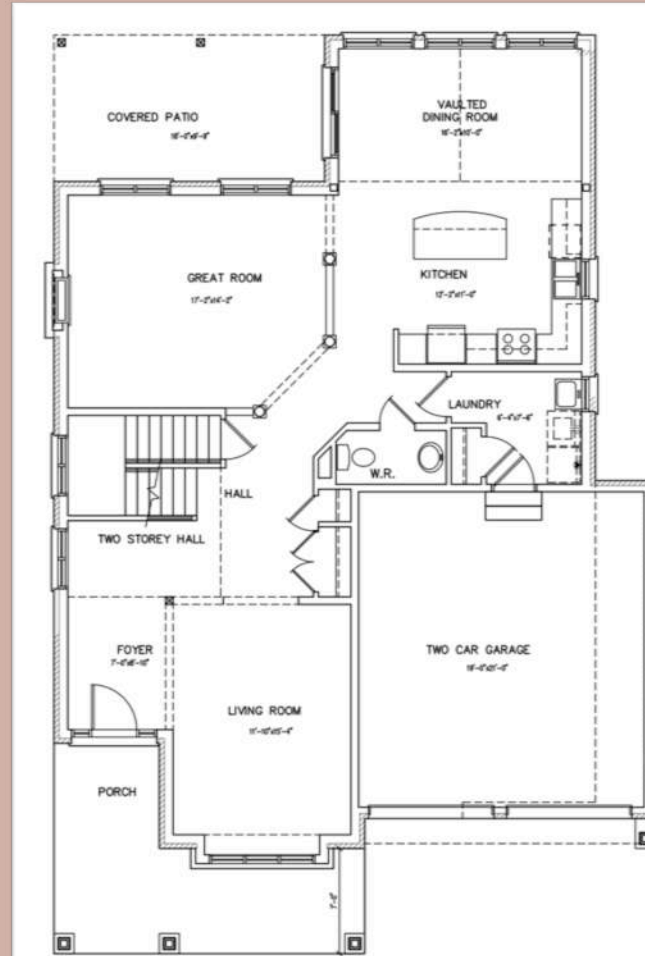

# THE WILLOW

2,826 FT<sup>2</sup>  
+ 57 FT<sup>2</sup> OPEN TO BELOW

MAIN FLOOR PLAN

SECOND FLOOR PLAN

**Willow Bridge**  
HOMES