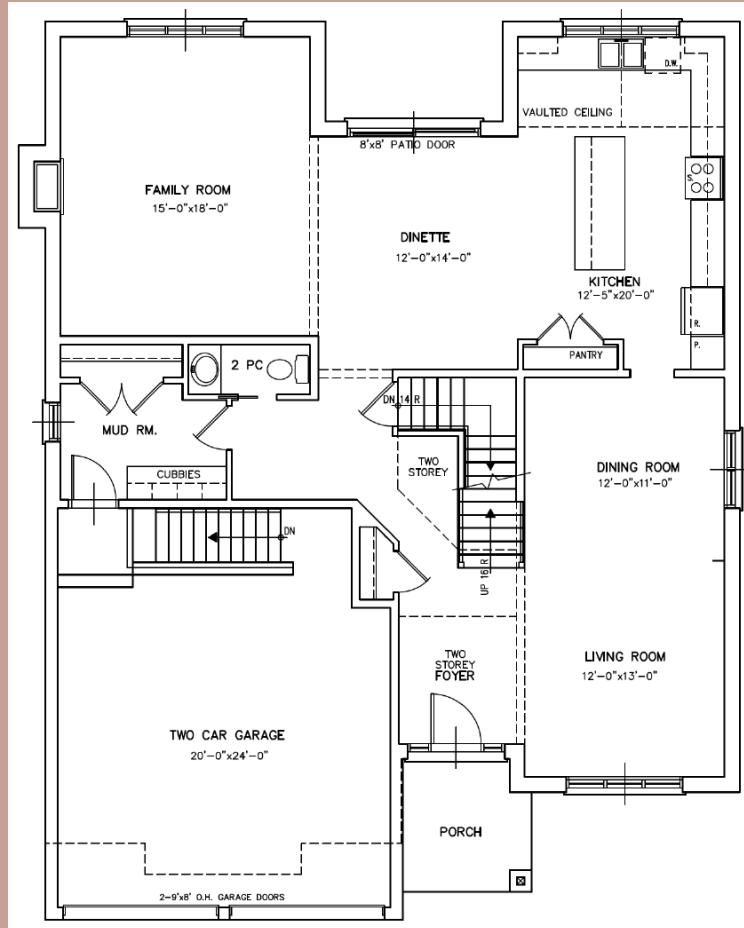

Willow Bridge
HOMES

FAIRVIEW

3,299 FT² PLUS 73 FT² OPEN TO BELOW

MAIN FLOOR PLAN

SECOND FLOOR PLAN

Willow Bridge
HOMES