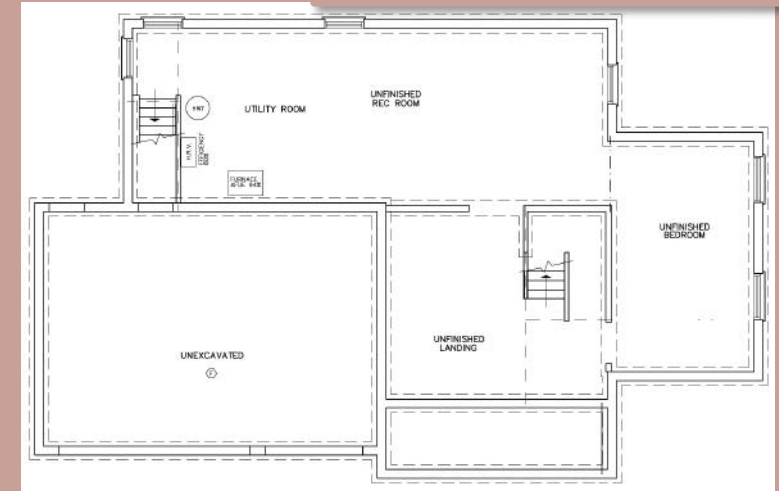

Willow Bridge
HOMES

Lot 1, 177 MIDDLETON AVE.

2,847 FT²

MAIN FLOOR PLAN

BASEMENT PLAN

SECOND FLOOR PLAN

Willow Bridge
HOMES