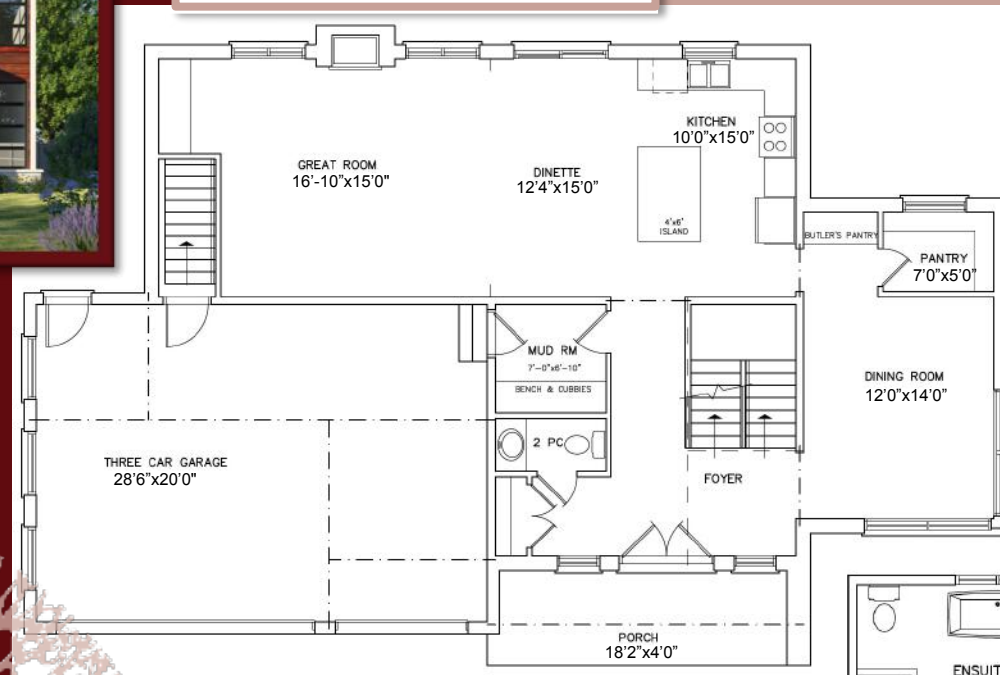

Willow Bridge
HOMES

Lot 1, 177 MIDDLETON AVE.

2,847 FT²

MAIN FLOOR PLAN

BASEMENT PLAN

SECOND FLOOR PLAN

Willow Bridge
HOMES