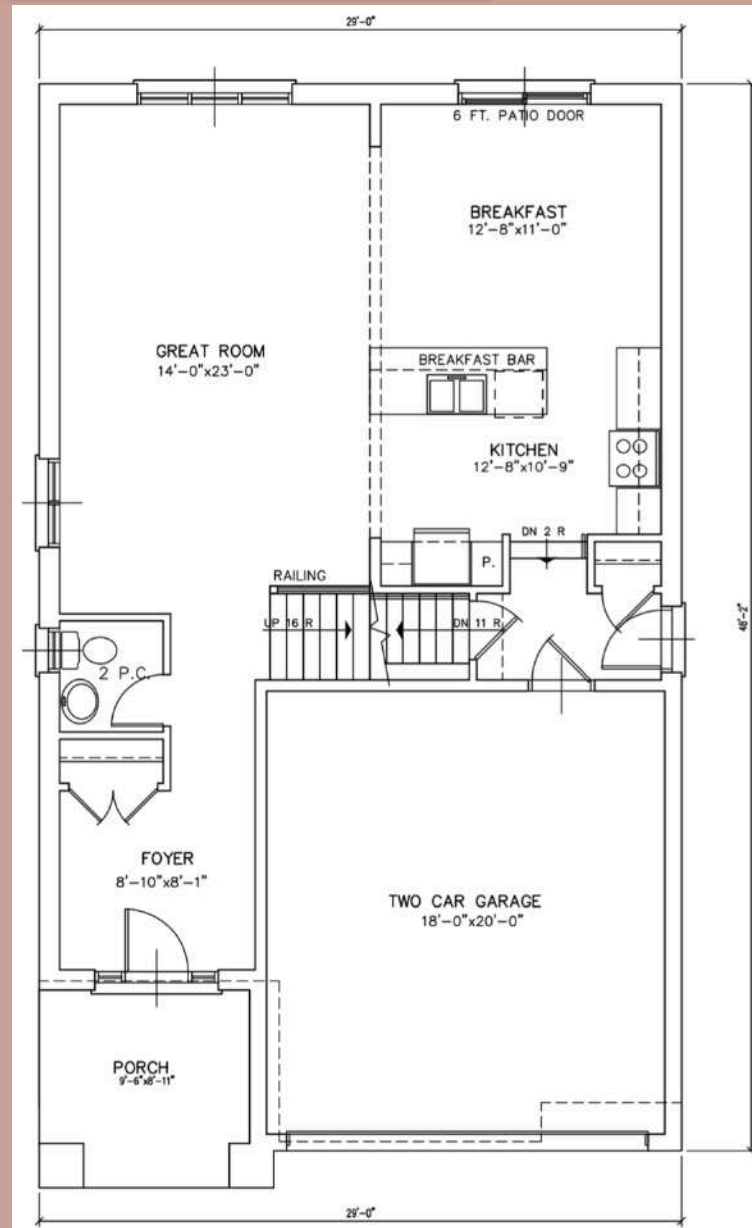

# BEAUFORT III

2,228 FT<sup>2</sup>

MAIN FLOOR PLAN

SECOND FLOOR PLAN

Willow Bridge  
HOMES