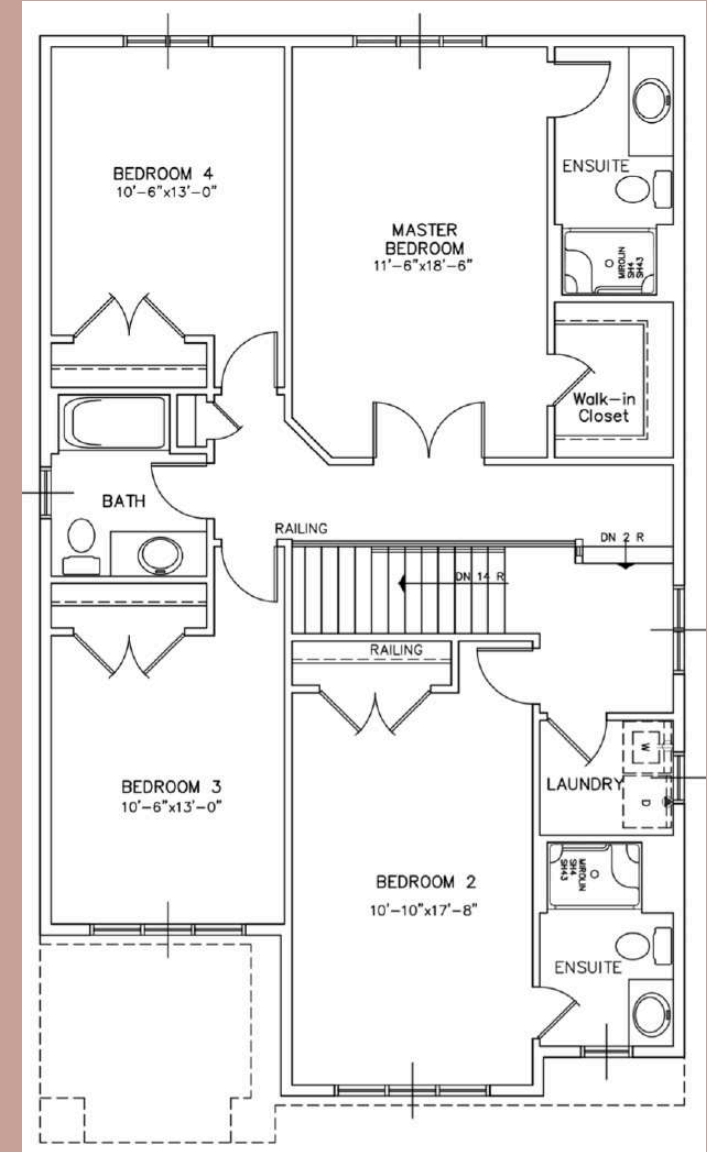

# BEAUFORT III

2,228 FT<sup>2</sup>

MAIN FLOOR PLAN

SECOND FLOOR PLAN

Willow Bridge  
HOMES