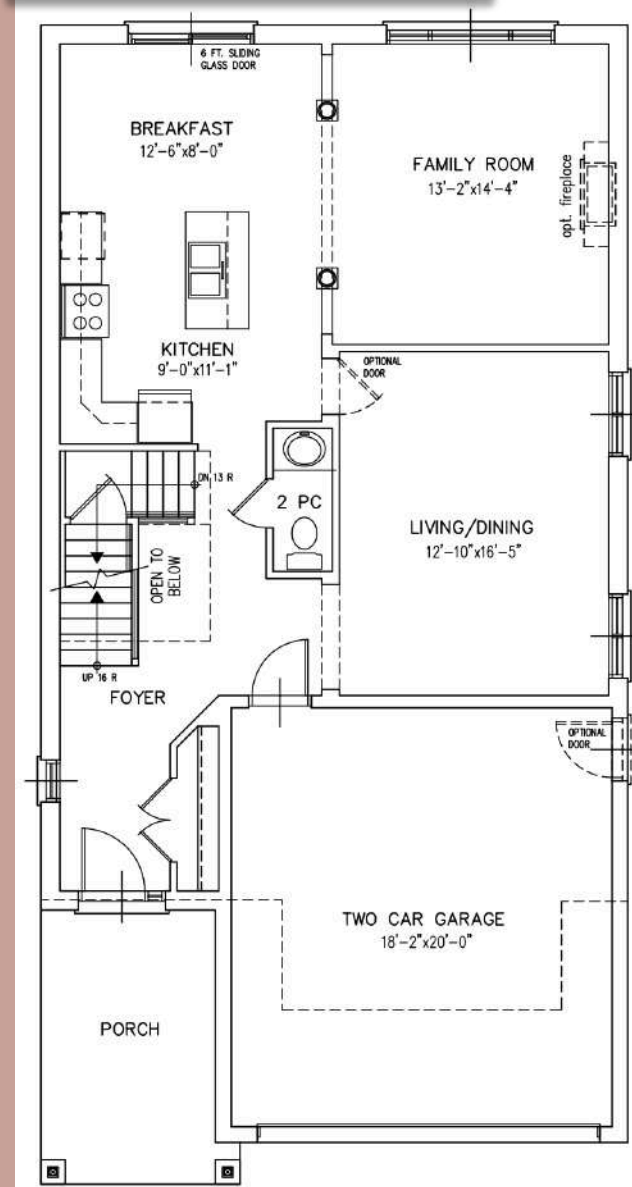

Willow Bridge
HOMES

HILLCREST

2,221 FT²

+ 19 FT² OPEN TO BELOW

MAIN FLOOR PLAN

SECOND FLOOR PLAN