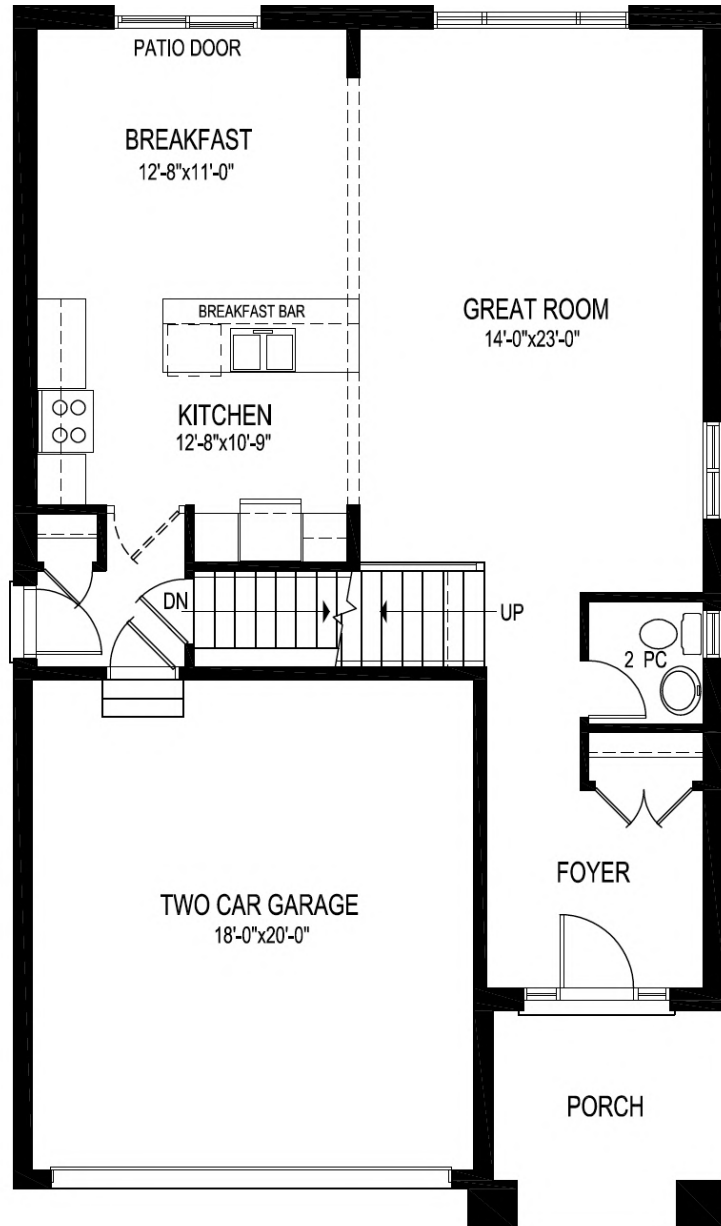

BEAUFORT III

2,228 SQ.FT

Lot 95 Earlston Crossing

BEAUFORT III

2,228 SQ.FT

	
4	3 1/2

MAIN FLOOR
933 SQ.FT

SECOND FLOOR
1,295 SQ.FT